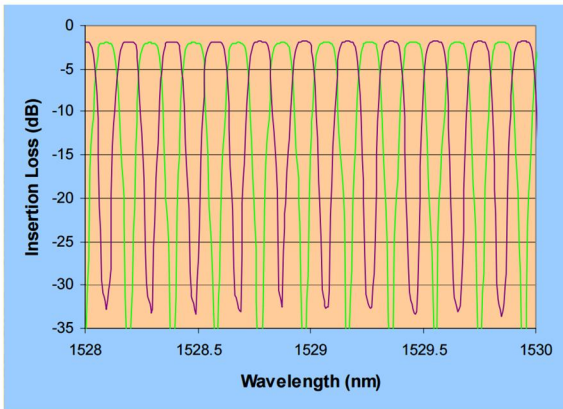

## Optoplex 25-50GHz Interleaver Measured Spectra

## Optoplex 50-100GHz FlexSlicer™ Measured Spectra

## Optoplex 50-100GHz Interleaver Measured Spectra (at three temperatures)

### Optoplex 100-200GHz C+L Band Interleaver Measured Spectra (at three temperatures)