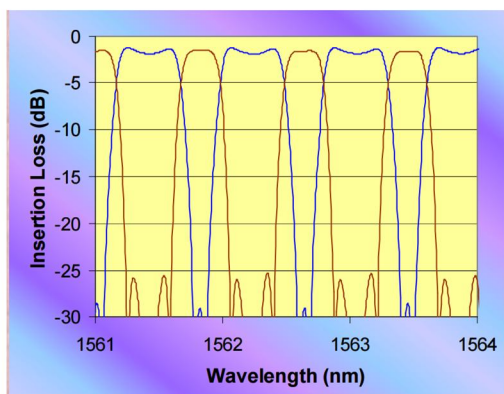

## Optoplex 12.5-25GHz Interleaver Measured Spectra

## Optoplex 25-50GHz Interleaver Measured Spectra

## Optoplex 50-100GHz Interleaver Measured Spectra (at three temperatures)

### Optoplex 100-200GHz C+L Band Interleaver Measured Spectra (at three temperatures)