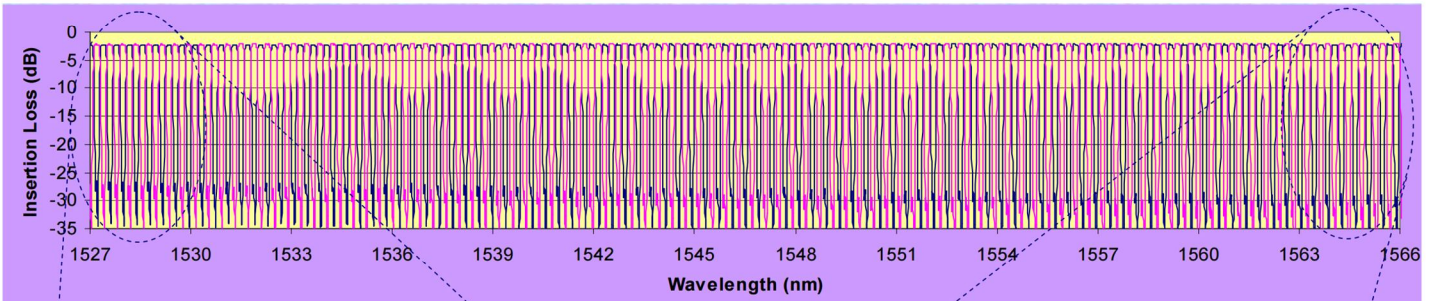

## Optoplex 12.5-25GHz Interleaver Measured Spectra

## Optoplex 25-50GHz Interleaver Measured Spectra

## Optoplex 50-100GHz FlexSlicer™ Measured Spectra

## Optoplex 50-100GHz Interleaver Measured Spectra (at three temperatures)