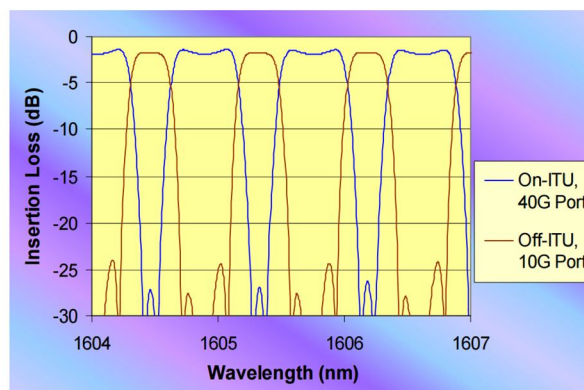

## Optoplex 25-50GHz Interleaver Measured Spectra

## Optoplex 50-100GHz FlexSlicer™ Measured Spectra

## Optoplex 50-100GHz Interleaver Measured Spectra (at three temperatures)

### Optoplex 100-200GHz C+L Band Interleaver Measured Spectra (at three temperatures)