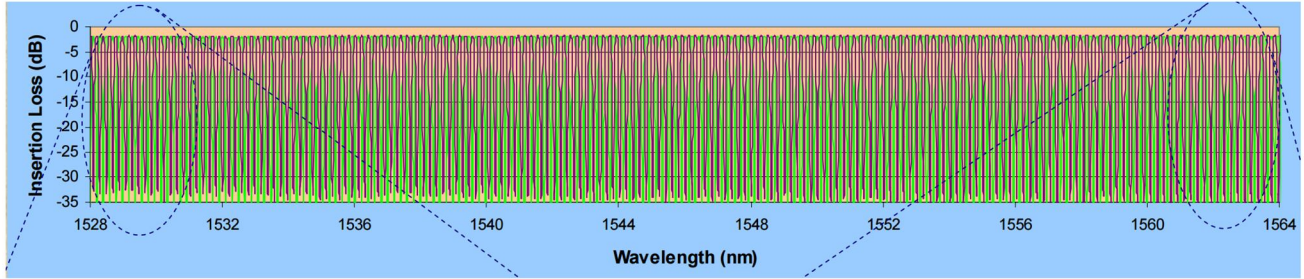

## Optoplex 12.5-25GHz Interleaver Measured Spectra

## Optoplex 25-50GHz Interleaver Measured Spectra

## Optoplex 50-100GHz FlexSlicer™ Measured Spectra

## Optoplex 50-100GHz Interleaver Measured Spectra (at three temperatures)