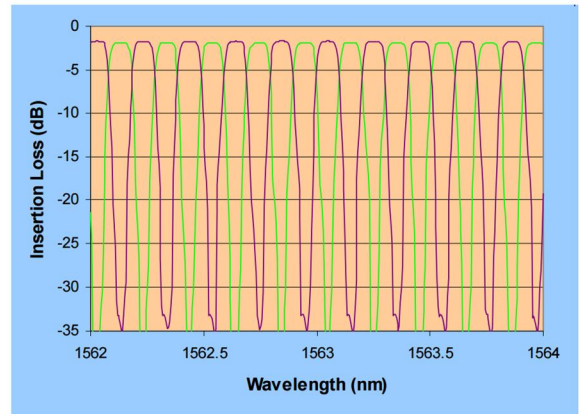

## Optoplex 25-50GHz Interleaver Measured Spectra

## Optoplex 50-100GHz FlexSlicer™ Measured Spectra

## Optoplex 50-100GHz Interleaver Measured Spectra (at three temperatures)

### Optoplex 100-200GHz C+L Band Interleaver Measured Spectra (at three temperatures)