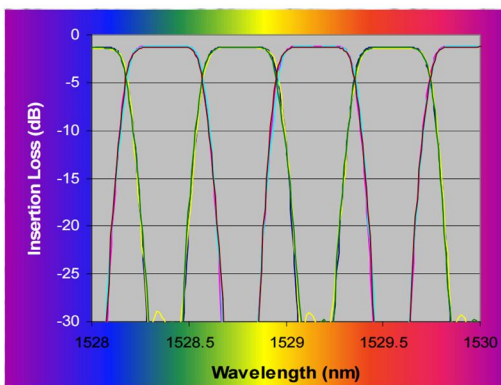

## Optoplex 25-50GHz Interleaver Measured Spectra

## Optoplex 50-100GHz FlexSlicer™ Measured Spectra

## Optoplex 50-100GHz Interleaver Measured Spectra (at three temperatures)

### Optoplex 100-200GHz C+L Band Interleaver Measured Spectra (at three temperatures)