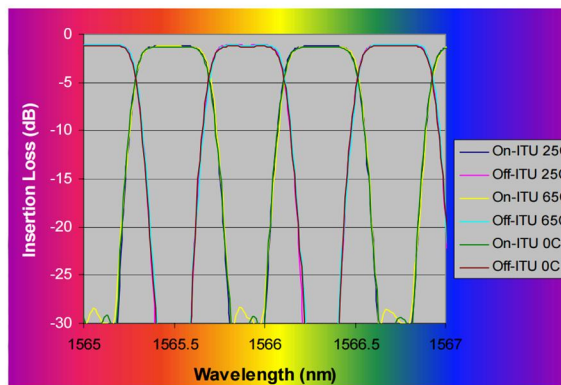

## Optoplex 25-50GHz Interleaver Measured Spectra

## Optoplex 50-100GHz FlexSlicer™ Measured Spectra

## Optoplex 50-100GHz Interleaver Measured Spectra (at three temperatures)

### Optoplex 100-200GHz C+L Band Interleaver Measured Spectra (at three temperatures)