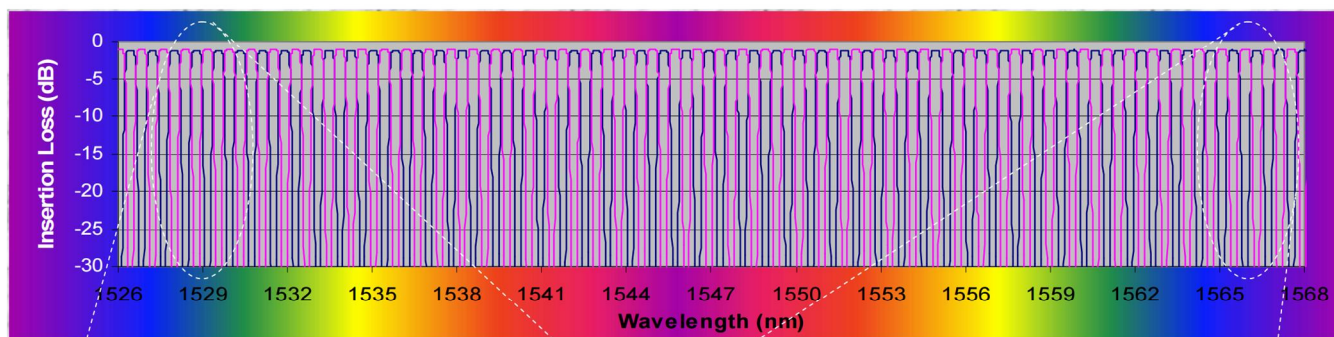

## Optoplex 25-50GHz Interleaver Measured Spectra

## Optoplex 50-100GHz FlexSlicer™ Measured Spectra

## Optoplex 50-100GHz Interleaver Measured Spectra (at three temperatures)

### Optoplex 100-200GHz C+L Band Interleaver Measured Spectra (at three temperatures)