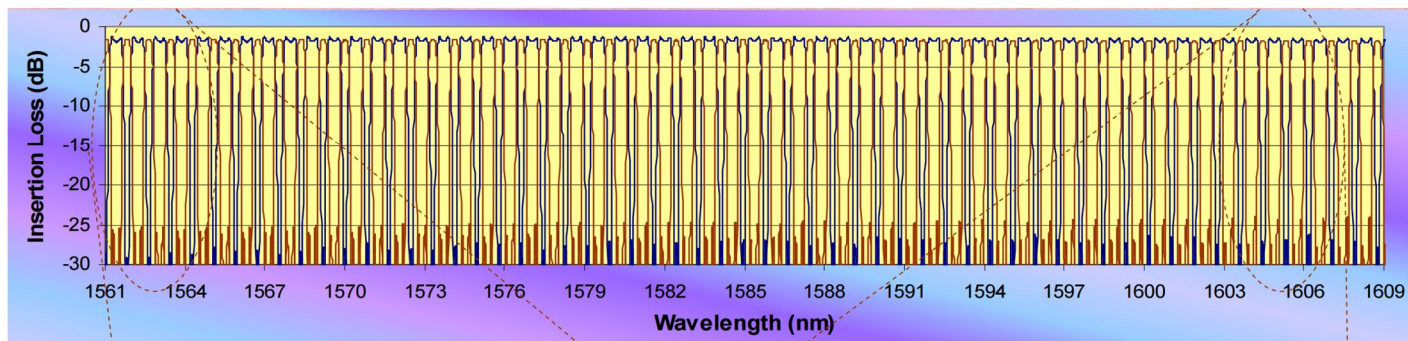

## Optoplex 12.5-25GHz Interleaver Measured Spectra

## Optoplex 25-50GHz Interleaver Measured Spectra

## Optoplex 50-100GHz Interleaver Measured Spectra (at three temperatures)

### Optoplex 100-200GHz C+L Band Interleaver Measured Spectra (at three temperatures)