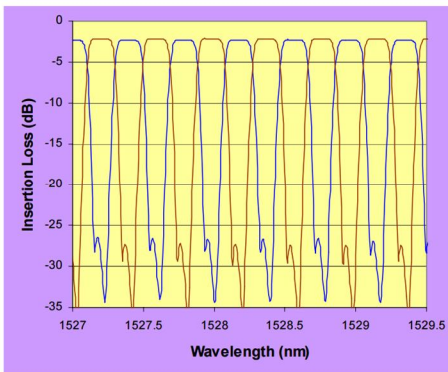

## Optoplex 12.5-25GHz Interleaver Measured Spectra

## Optoplex 25-50GHz Interleaver Measured Spectra

## Optoplex 50-100GHz FlexSlicer™ Measured Spectra

## Optoplex 50-100GHz Interleaver Measured Spectra (at three temperatures)