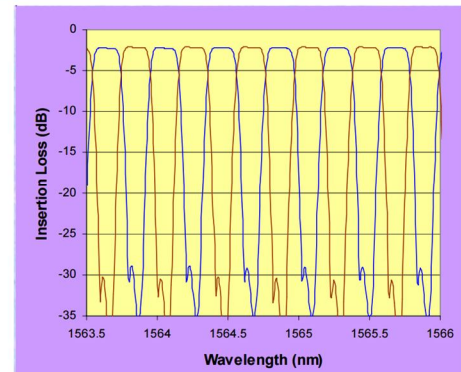

## Optoplex 12.5-25GHz Interleaver Measured Spectra

## Optoplex 25-50GHz Interleaver Measured Spectra

## Optoplex 50-100GHz FlexSlicer™ Measured Spectra

## Optoplex 50-100GHz Interleaver Measured Spectra (at three temperatures)